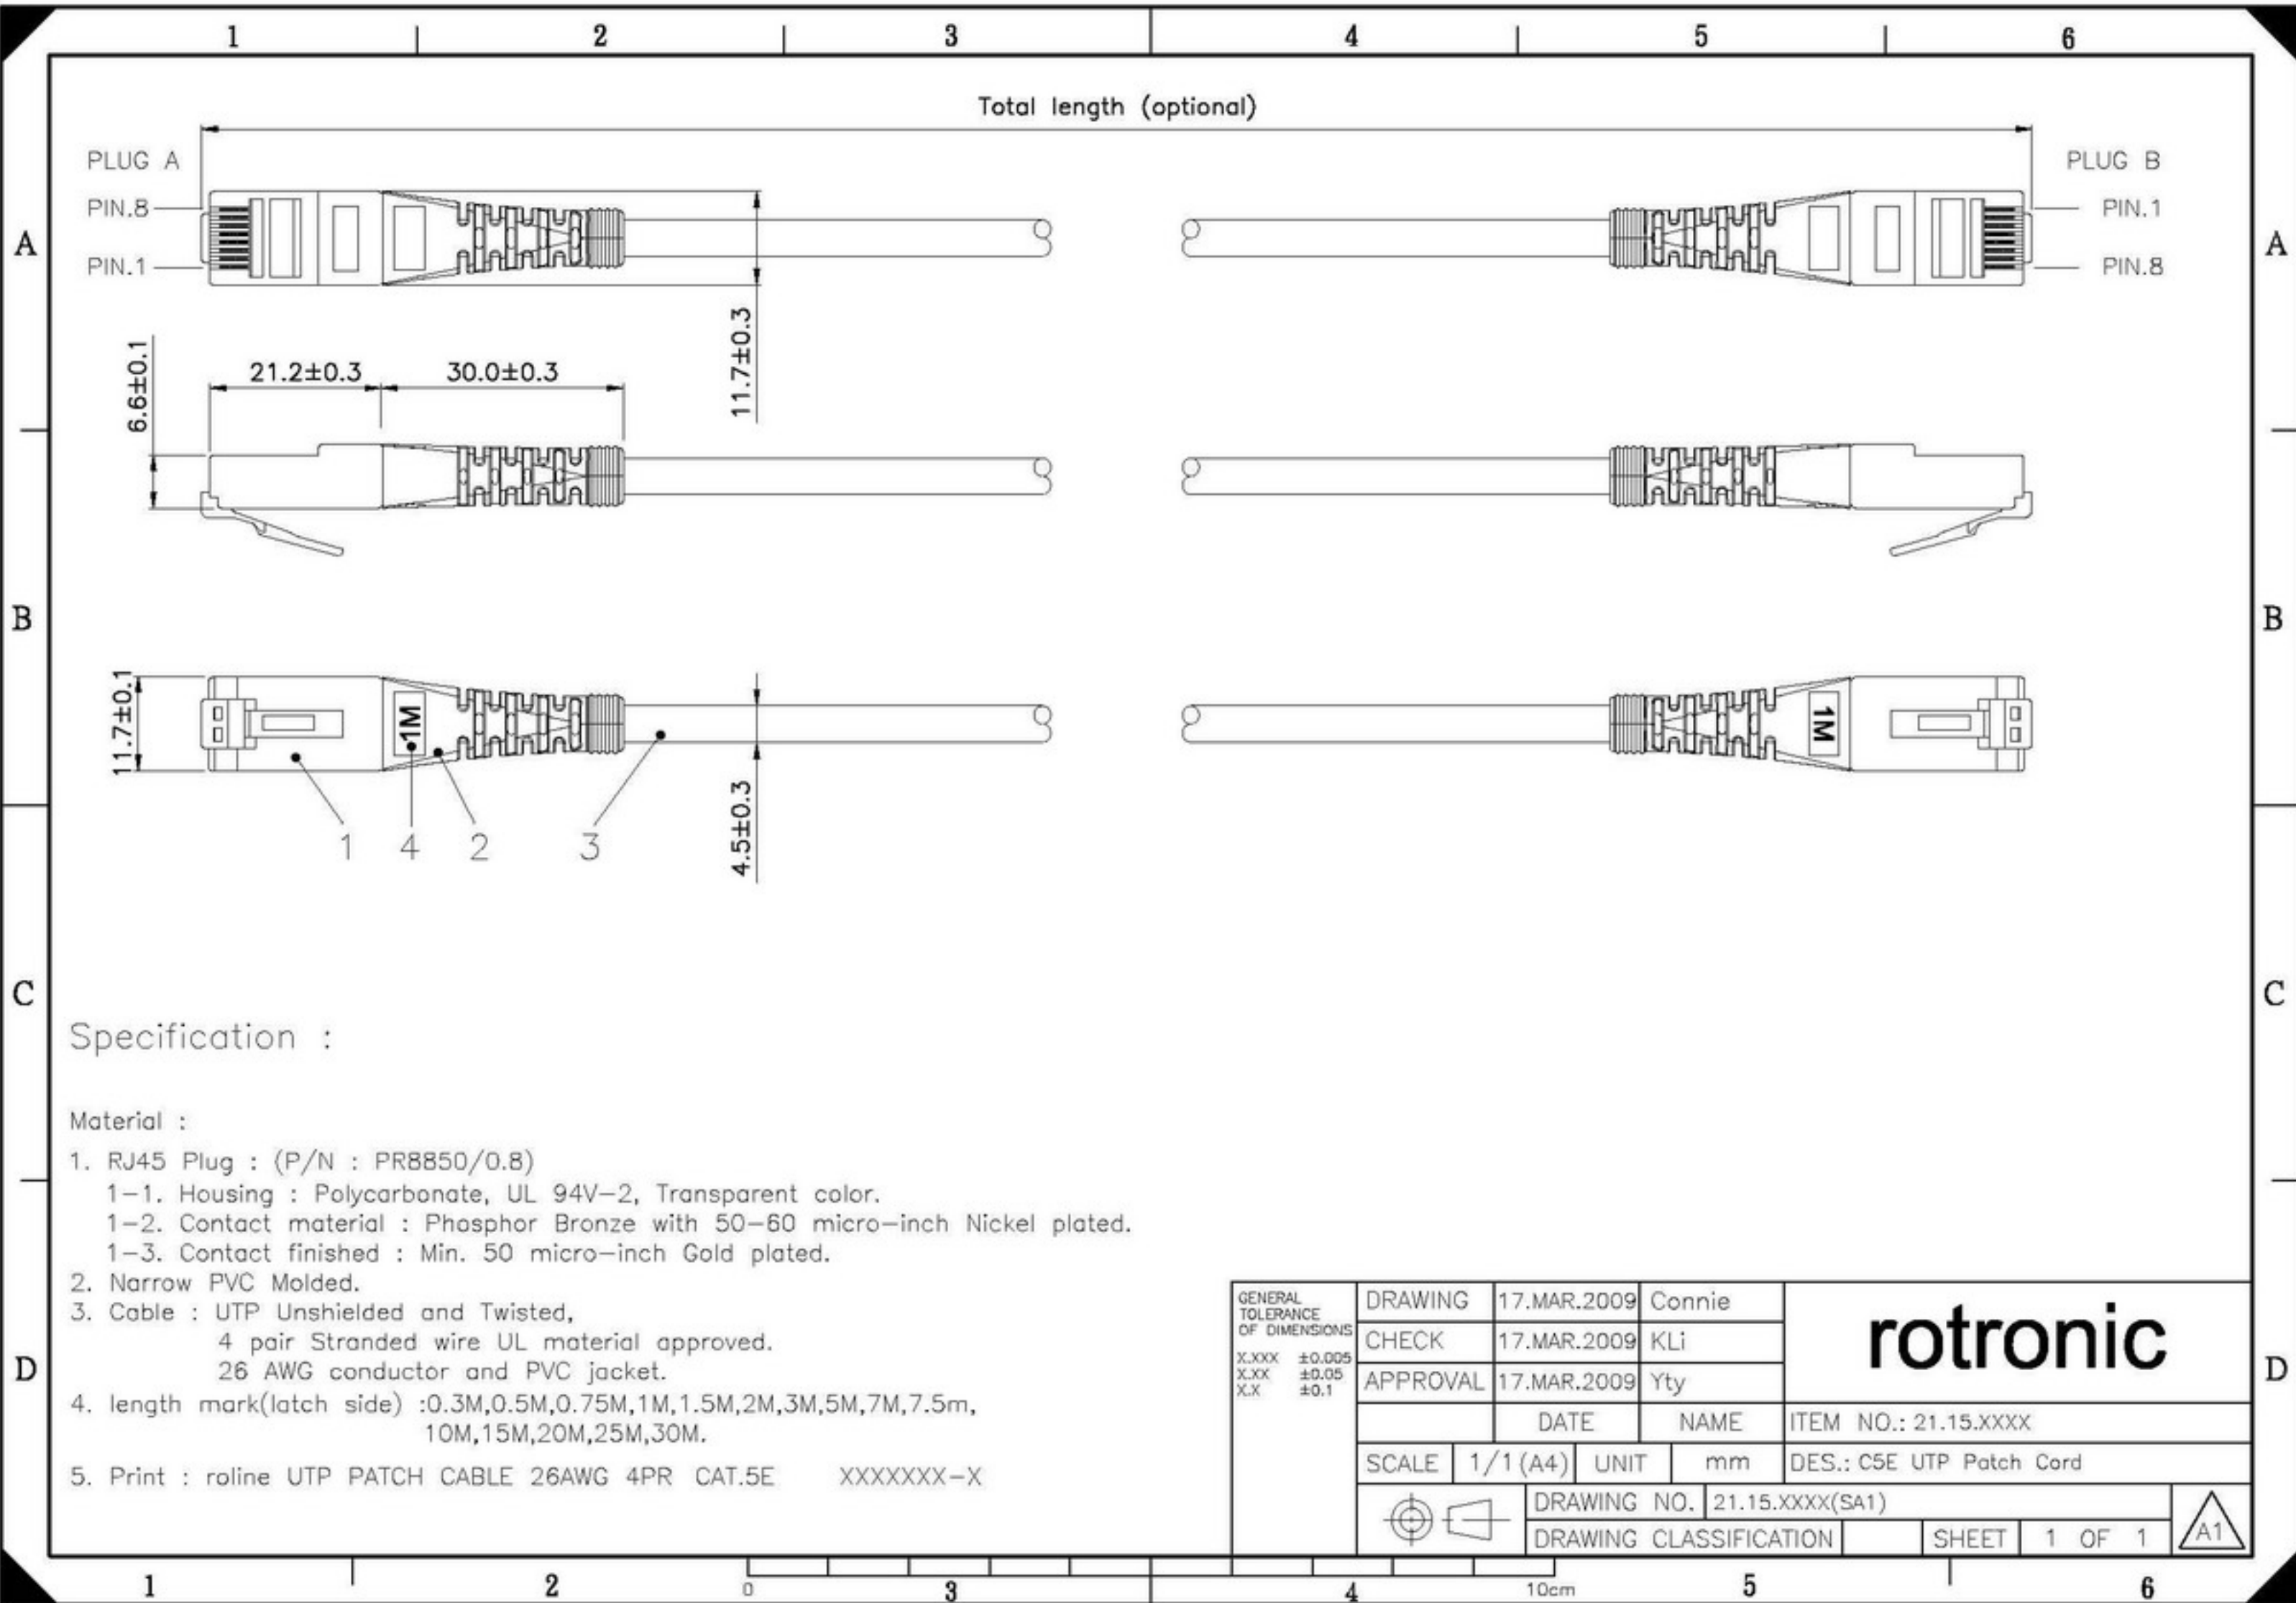

Datenblatt - Fiche technique - Data sheet

**21.15.0554**

ROLINE UTP-Patchkabel konf. Kat. 5e, blau, 3,0 m

Cordon ROLINE Cat.5e UTP confectionné, bleu, 3,0 m

ROLINE UTP Patch Cord Cat.5e, blue, 3.0 m

Specification :

Material :

1. RJ45 Plug : (P/N : PR8850/0.8)
  - 1-1. Housing : Polycarbonate, UL 94V-2, Transparent color.
  - 1-2. Contact material : Phosphor Bronze with 50-60 micro-inch Nickel plated.
  - 1-3. Contact finished : Min. 50 micro-inch Gold plated.
2. Narrow PVC Molded.
3. Cable : UTP Unshielded and Twisted,
  - 4 pair Stranded wire UL material approved.
  - 26 AWG conductor and PVC jacket.
4. length mark(latch side) :0.3M,0.5M,0.75M,1M,1.5M,2M,3M,5M,7M,7.5m, 10M,15M,20M,25M,30M.
5. Print : roline UTP PATCH CABLE 26AWG 4PR CAT.5E XXXXXX-X

GENERAL TOLERANCE OF DIMENSIONS X.XXX ±0.005 X.XX ±0.05 X.X ±0.1	DRAWING	17.MAR.2009	Connie	<b>rotronic</b>
	CHECK	17.MAR.2009	KLi	
	APPROVAL	17.MAR.2009	Yty	
		DATE	NAME	ITEM NO.: 21.15.XXXX
	SCALE 1/1 (A4)	UNIT mm	DES.: C5E UTP Patch Cord	
	DRAWING NO. 21.15.XXXX(SA1)		SHEET 1 OF 1	
	DRAWING CLASSIFICATION			